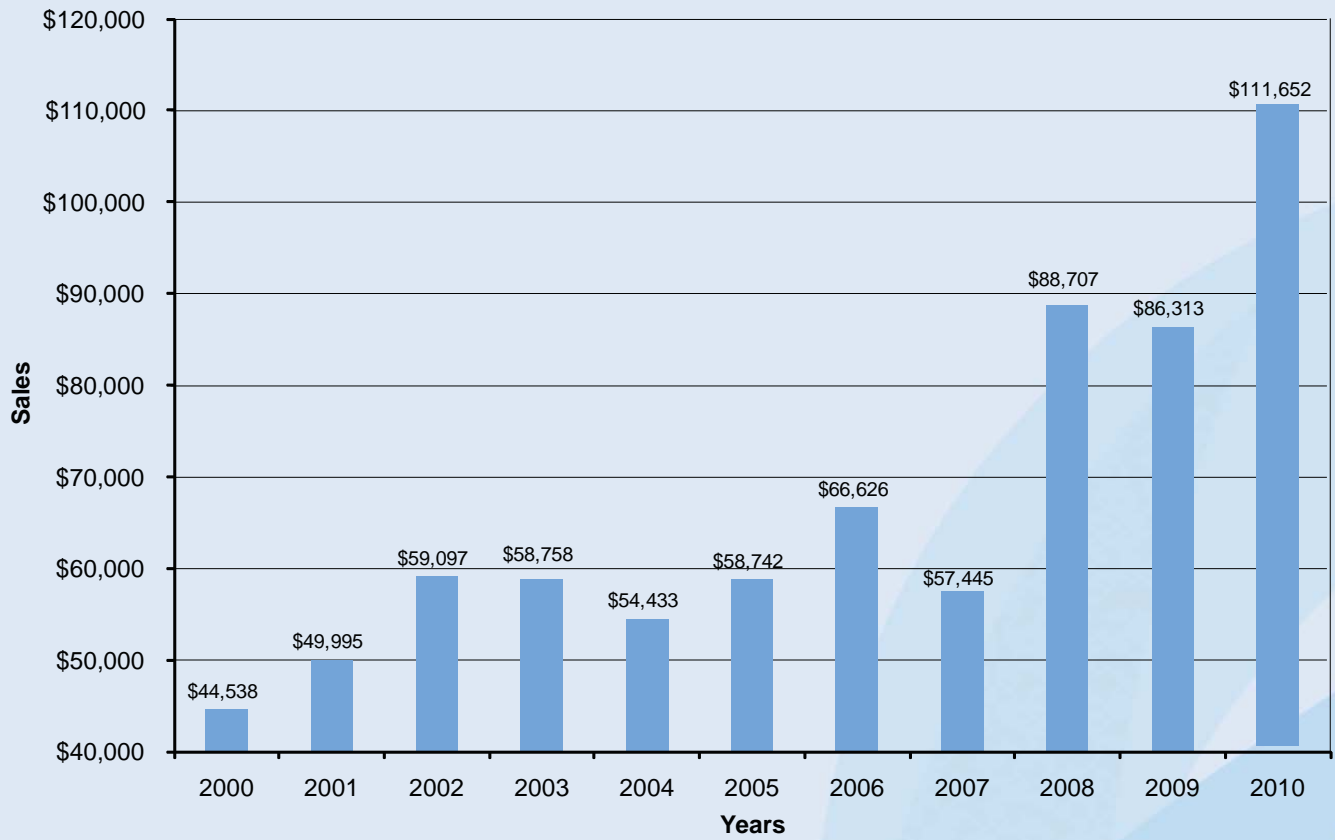

## BUTTERFLY SHOW OVERALL ATTENDANCE

# WEEKLY ATTENDANCE CHART

Gender of Visitors

Percentage of Attendance by Age

Distance Traveled by Visitors

Butterfly Show is appealing to a wide range of ages.

The Butterfly Show attracts visitors from near and far.

## GIFT SHOP SALES DURING BUTTERFLY SHOW

## TOTAL INCOME FROM BUTTERFLY SHOWS

**Total Story Count: 97**  
**Total Nielsen Audience: 6,501,620**  
**Total 30-Second Ad Value: \$26,925**  
**Total Run Time: 1:56:25**  
**Total Calculated Ad Equivalency: \$60,549**  
**Total Calculated Publicity Value: \$181,641**