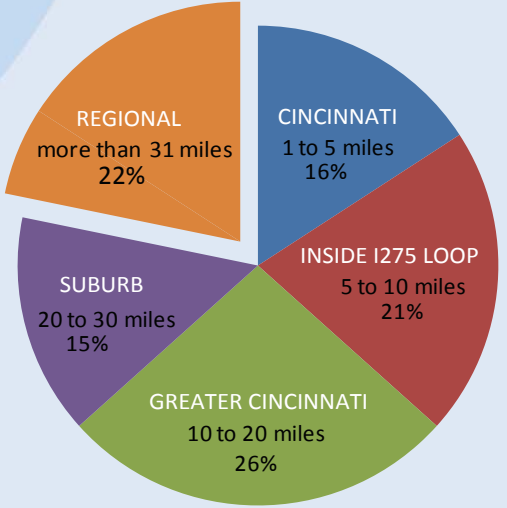

## BUTTERFLY SHOW OVERALL ATTENDANCE

# WEEKLY ATTENDANCE CHART

Gender of Visitors

Percentage of Attendance by Age

Distance Traveled by Visitors

Butterfly Show is appealing to a wide range of ages.

The Butterfly Show attracts visitors from near and far.